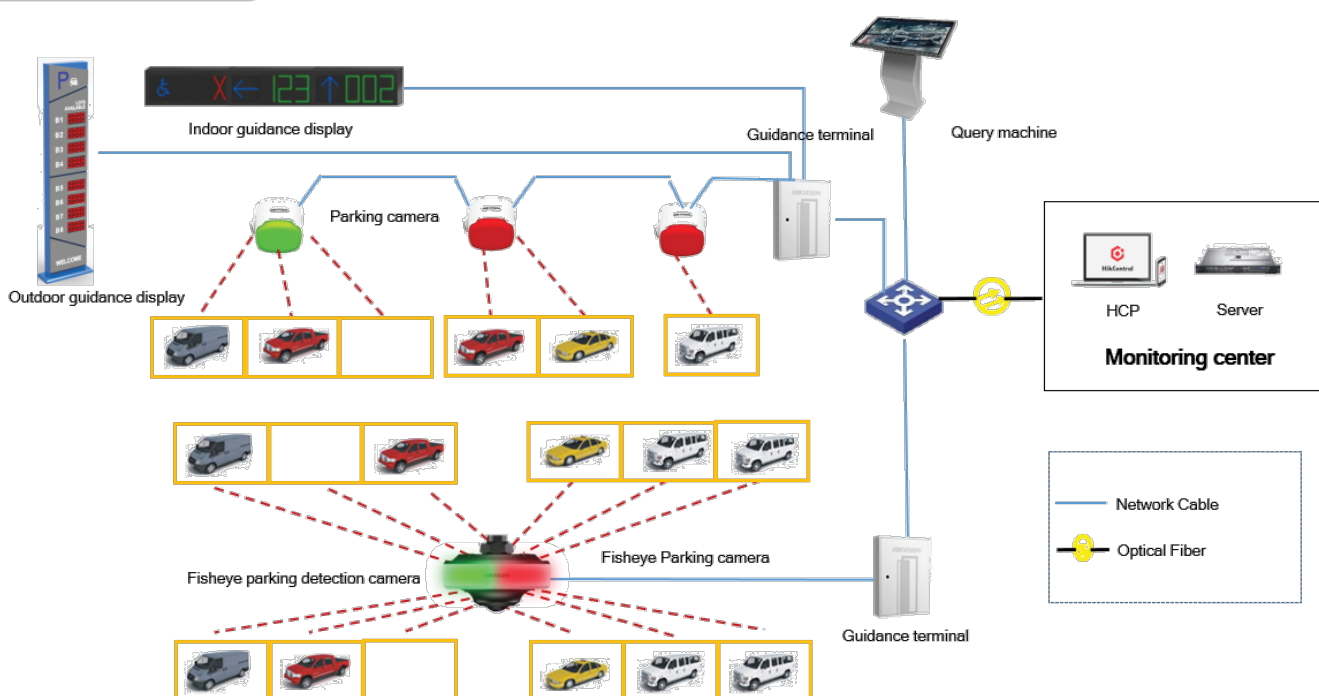

Main Features

- Entrance information guidance screen DS-TV200 locates on the entrance of parking lot, displaying welcome messages and remaining space info of the whole parking lot.
- To show the info of relative district and guide the driver to park quickly.
- It can display standard English letters and numbers. The standard communication methods are RS-232, RS-485, RJ45, can be used independently or via network.
- The display content contains the info of the whole parking lot as well as that of every district.
- To get the empty space info by management system or supersonic detector, and show it on the screen

Specifications

Model	IB-MWC991 (2 Modules)
Power Supply	220VAC/110VAC(Remark when order)
Downward communication methods	RS-485, RS-232, RJ45
Communication rate	57600 Baud rate/Network communication
Maximum communication distance	(Serial port 1200m)/(network cable 120m, can be extended by auxiliary device)
Dimensions (mm)	Width: 700 Height: 2000 Thickness: 150
Color	1R1G Dual-color
Module size	320×160 (mm)
Module number	2

Typical Application