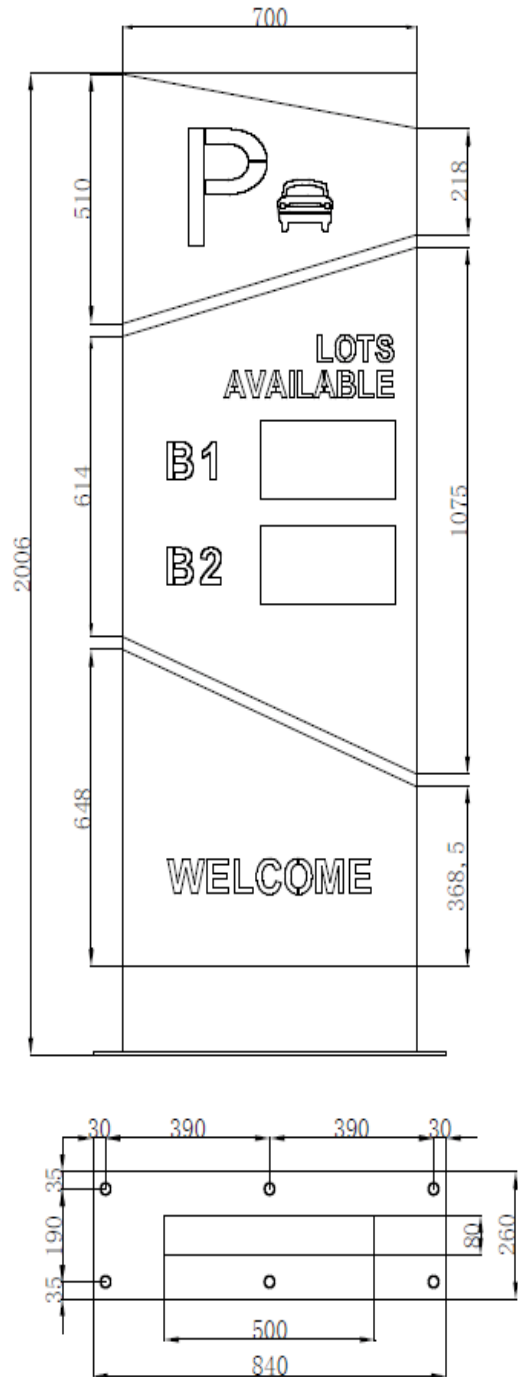

Dimensions

Mailing Address

VOSTOK Trading L.L.C,
304,3rd Floor,Al Tawhidi Building,
Khaleed Bin Waleed Road,
P.O. Box: 27106 - Dubai,
UNITED ARAB EMIRATES.

Contact Details

Tel : (905) 331-2695
Fax : (905) 331-2696
Email : sales@titanhz.com

Social Media

www.facebook.com/pages/Titanhz/151150798404988
 plus.google.com/112635276746321262748/posts
 titanhz-anpr-systems.blogspot.in
 twitter.com/titanHz