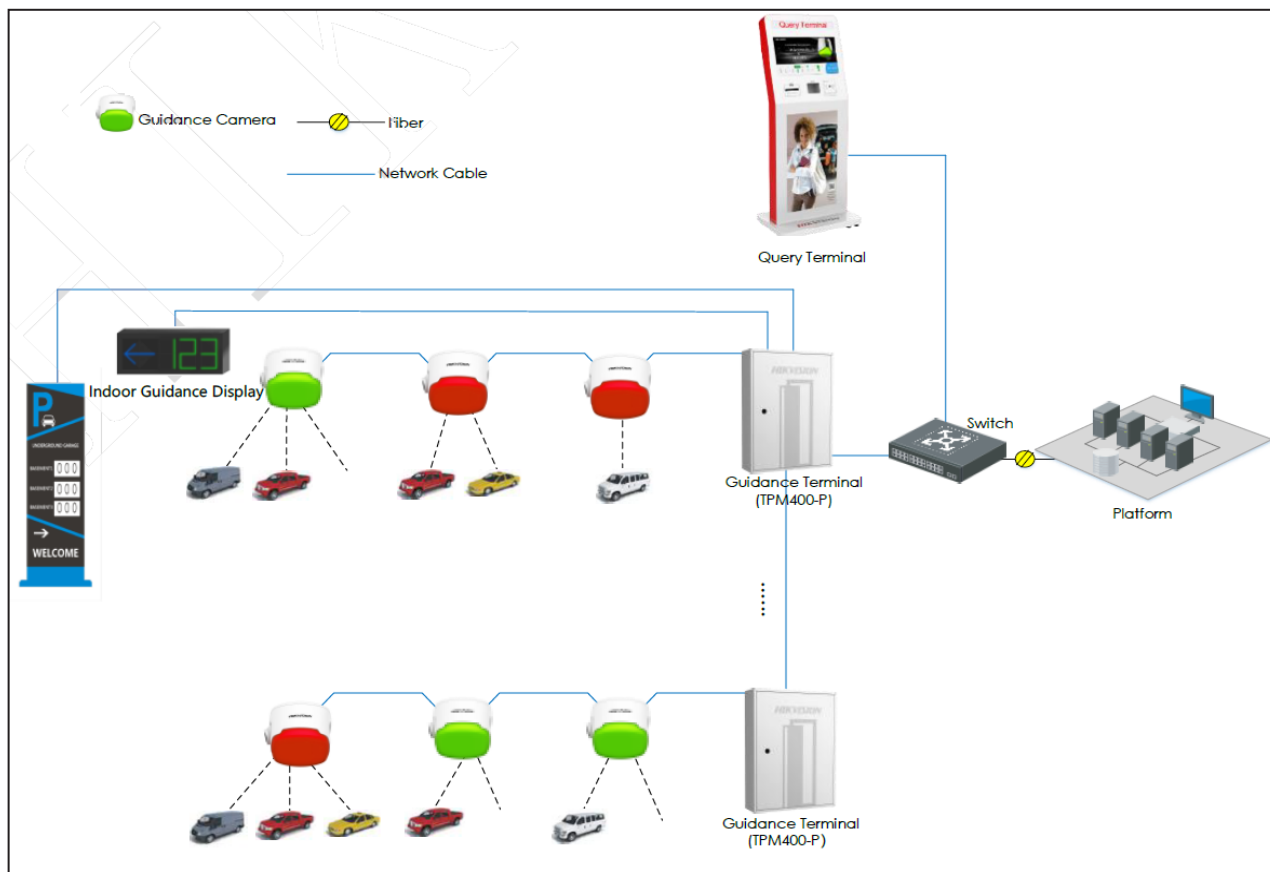

Specifications

Model	IB-MWY090-5-6I
Type	Indoor Two-Way Guidance
Application	Indoor Parking Area
Power Supply	110 VAC - 220 VAC
Power Consumption	Max. 28W
Restart	Support Instruction to Restart
Display Mode	Shift Left, Shift Up, Upward Expanding, Downward Expanding
Luminance	3000 CDM
Scanning Mode	1/16 A Model Scanning
Size(Border Included)	1133x224x66
Display Screen Border	Black Aluminum Alloy Border
Display Color	Red/Green/Yellow/Blue/ Cyan/Magenta/White
Display ICON	Pregnant Women/ Disabled / Women / Charging
Communication Mode	RS485/RJ45
Number Display	Support 6 numbers 2 arrow display

Application Scenario