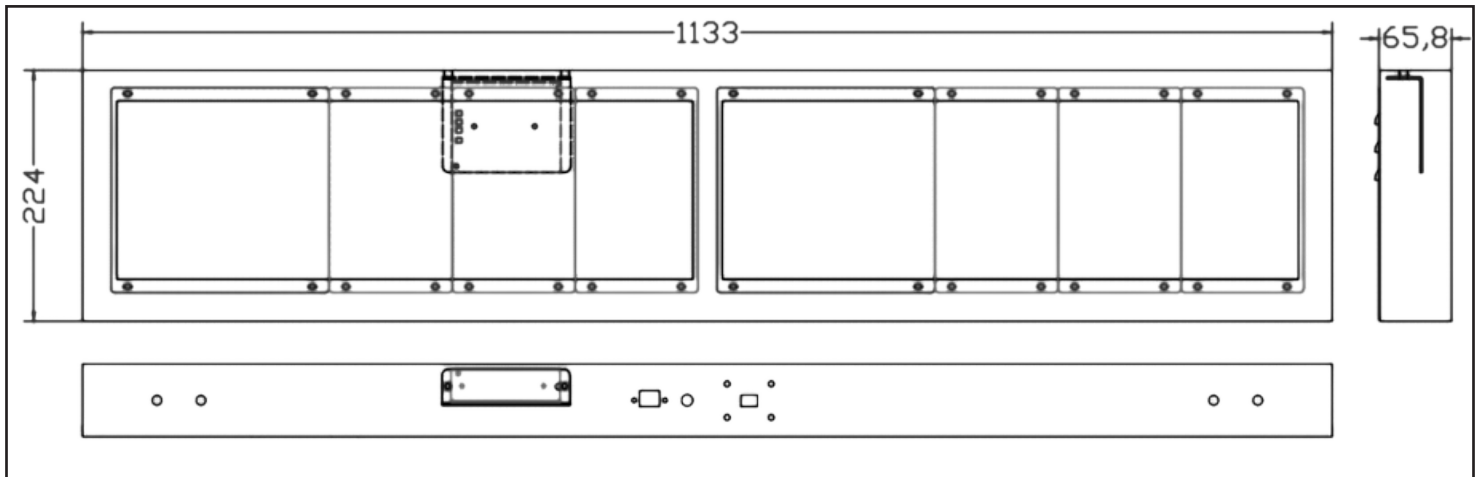

Dimensions

Two-Way Guiding Screen

Mailing Address

VOSTOK Trading L.L.C,
304,3rd Floor,Al Tawhidi Building,
Khaleed Bin Waleed Road,
P.O. Box: 27106 - Dubai,
UNITED ARAB EMIRATES.

Contact Details

Tel : (905) 331-2695
Fax : (905) 331-2695
Email : sales@titanhz.com

Social Media

www.facebook.com/pages/Titanhz/151150798404988
 plus.google.com/112635276746321262748/posts
 titanhz-anpr-systems.blogspot.in
 twitter.com/titanHz